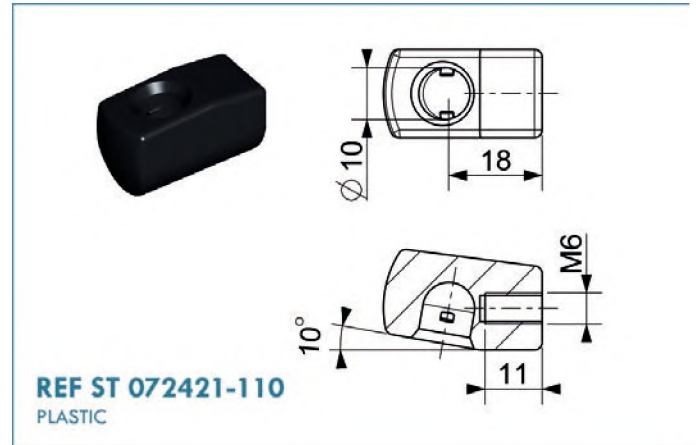

M6 FITTINGS

REF ST 092216
QPQ STEEL