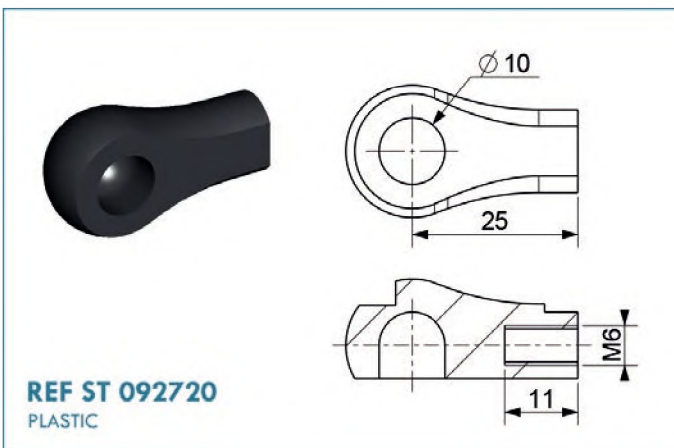

M6 FITTINGS

REF ST 092216
QPQ STEEL