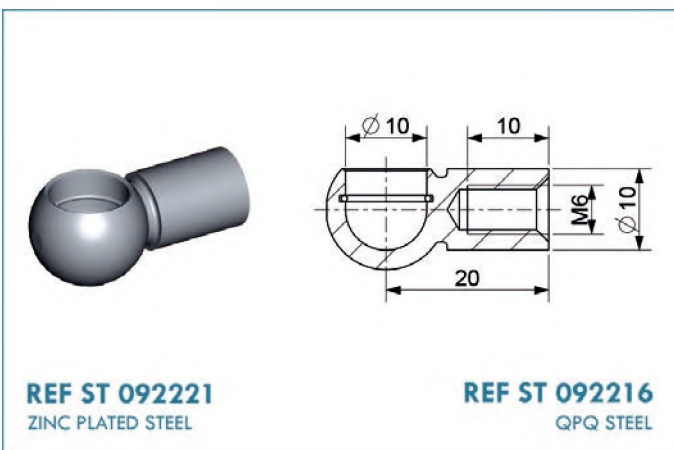

M6 FITTINGS

REF ST 092216
QPQ STEEL