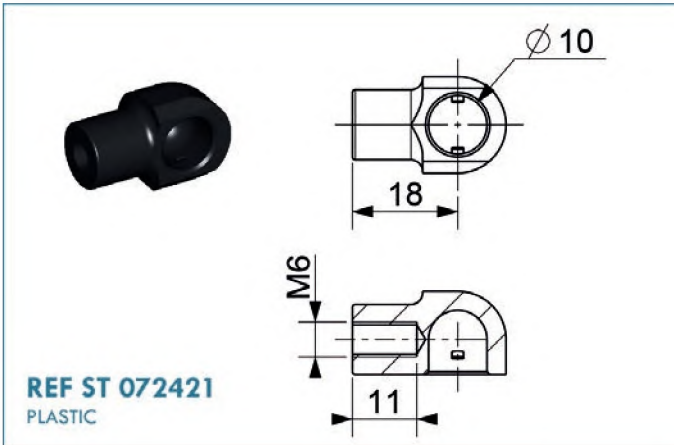

M6 FITTINGS

REF ST 092216
QPQ STEEL