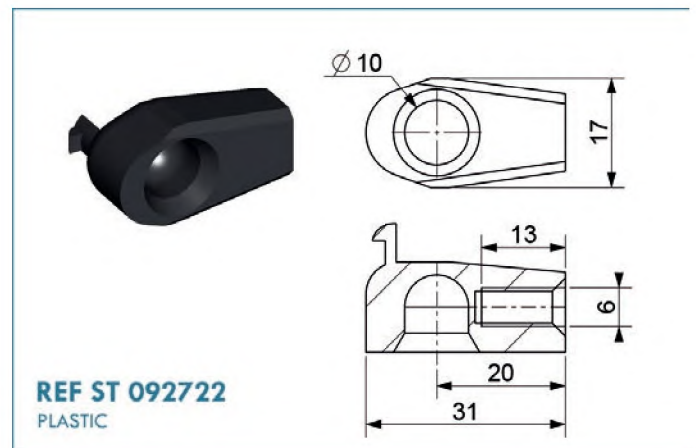

M6 FITTINGS

REF ST 092216
QPQ STEEL